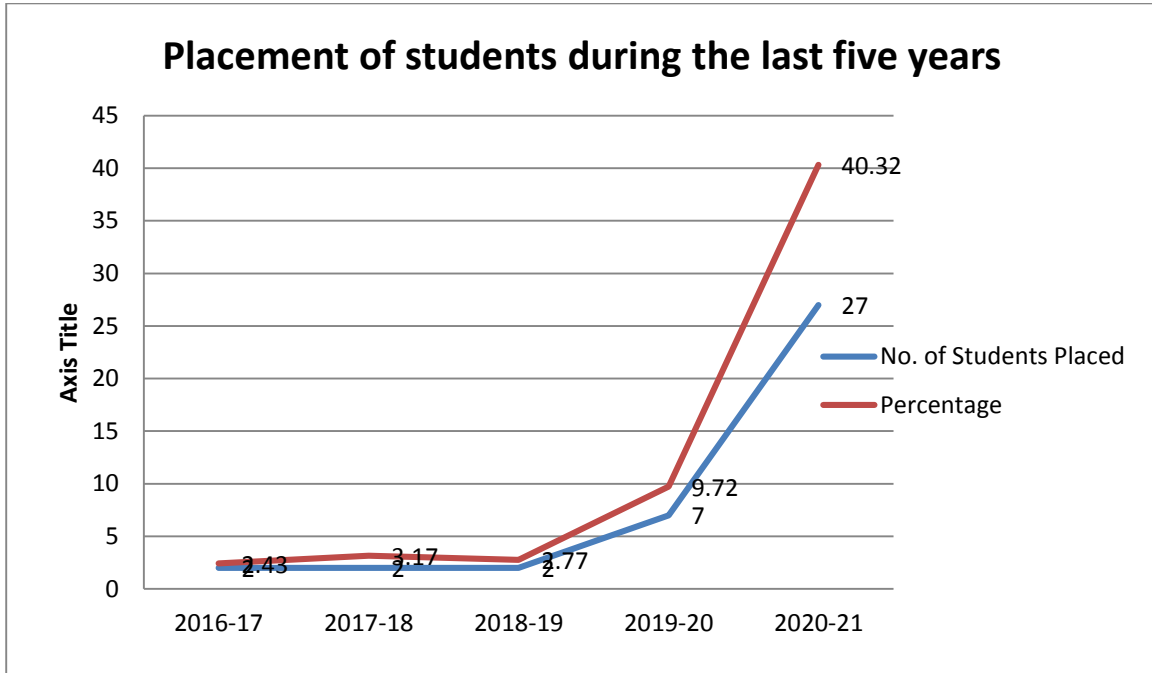

PROF. SAMBAJIRAO KADAM COLLEGE, DEUR (SATARA)

Student Support and Progression

Placement of students during the last five years

| Year | No. of Students Placed | Percentage |
|--------------|------------------------|----------------|
| 2016-17 | 02 | 2.43 |
| 2017-18 | 02 | 3.17 |
| 2018-19 | 02 | 2.77 |
| 2019-20 | 07 | 9.72 |
| 2020-21 | 27 | 40.32 |
| Total | 40 | 11.68 % |