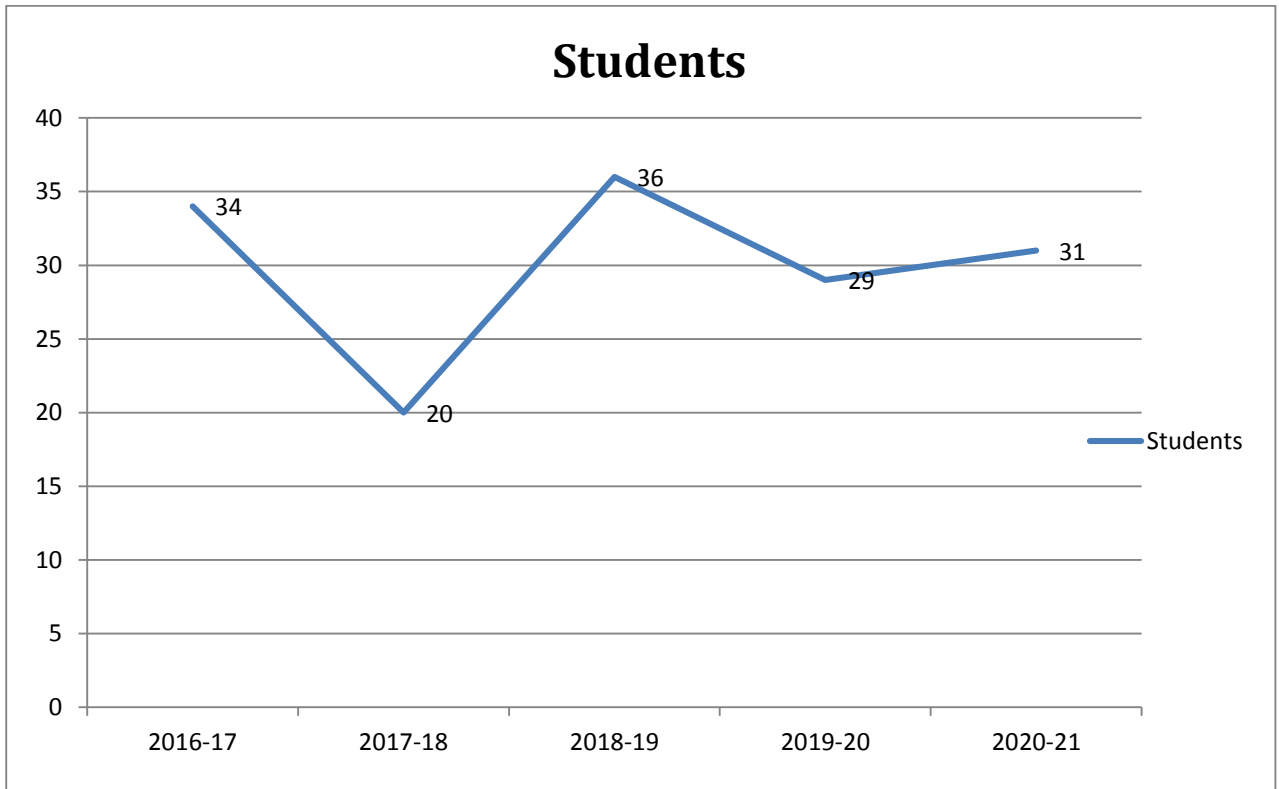

**PROF. SAMBAJIRAO KADAM COLLEGE, DEUR (SATARA)**

**Student Progression to HE**

**Students progressing to higher education**

<b>Year</b>	<b>Students</b>
2016-17	34
2017-18	20
2018-19	36
2019-20	29
2020-21	31